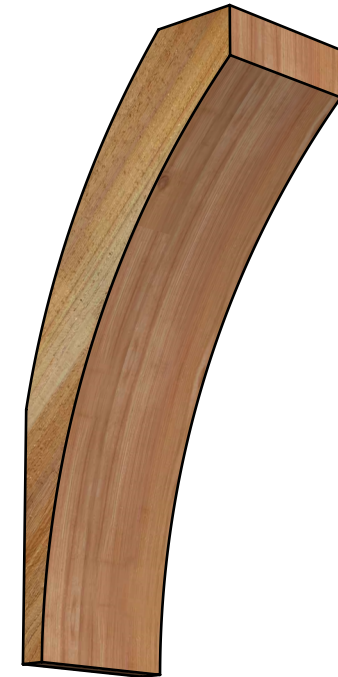

BRC06X10X22THR00RWR

6"W X 10"D X 22"H THORTON ROUGH SAWN BRACE, WESTERN RED CEDAR

SIDE

FRONT

EKENA MILLWORK
 2300 WEST MAIN ST.
 CLARKSVILLE, TX 75426
 TOLL FREE: 866-607-0453
 WWW.EKENAMILLWORK.COM

NOTES

1. INSTALLATION TO BE COMPLETED IN ACCORDANCE WITH MANUFACTURER'S SPECIFICATIONS.
2. DRAWING MAY NOT BE TO SCALE
3. THIS DRAWING IS INTENDED FOR DESIGN AND PLANNING PURPOSES ONLY.
4. ALL INFORMATION CONTAINED HEREIN WAS CURRENT AT THE TIME OF DEVELOPMENT BUT MUST BE REVIEWED AND APPROVED BY THE PRODUCT MANUFACTURER TO BE CONSIDERED ACCURATE.
5. PRODUCTS ARE NOT KILN DRIED. THIS ITEM IS UNIQUE AND WILL CONTAIN THE NATURAL VARIATIONS THAT THE WOOD SPECIES OFFERS. THIS MAY RESULT IN VARIATIONS UP TO 1/4"