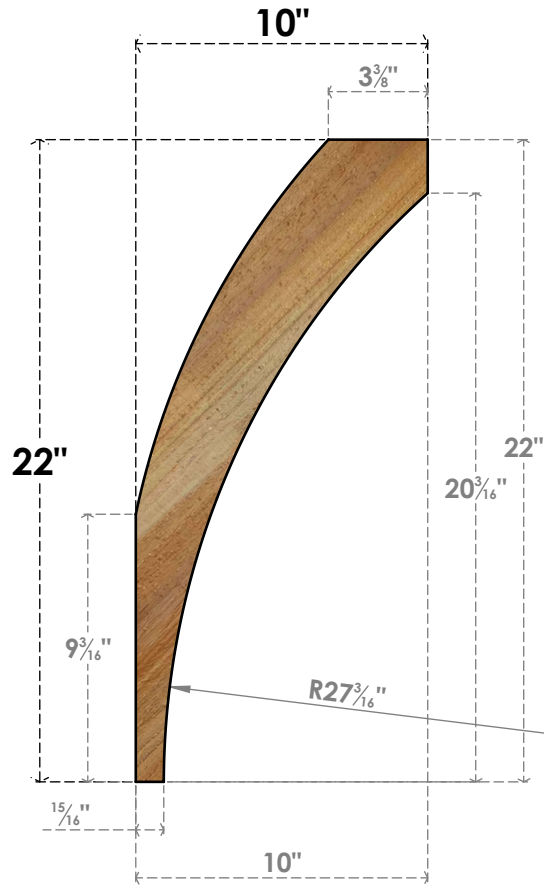

BRC06X10X22THR00RWR

6"W X 10"D X 22"H THORTON ROUGH SAWN BRACE, WESTERN RED CEDAR

SIDE

FRONT

EKENA MILLWORK
 2300 WEST MAIN ST.
 CLARKSVILLE, TX 75426
 TOLL FREE: 866-607-0453
 WWW.EKENAMILLWORK.COM

NOTES

1. INSTALLATION TO BE COMPLETED IN ACCORDANCE WITH MANUFACTURER'S SPECIFICATIONS.
2. DRAWING MAY NOT BE TO SCALE
3. THIS DRAWING IS INTENDED FOR DESIGN AND PLANNING PURPOSES ONLY.
4. ALL INFORMATION CONTAINED HEREIN WAS CURRENT AT THE TIME OF DEVELOPMENT BUT MUST BE REVIEWED AND APPROVED BY THE PRODUCT MANUFACTURER TO BE CONSIDERED ACCURATE.
5. PRODUCTS ARE NOT KILN DRIED. THIS ITEM IS UNIQUE AND WILL CONTAIN THE NATURAL VARIATIONS THAT THE WOOD SPECIES OFFERS. THIS MAY RESULT IN VARIATIONS UP TO 1/4"