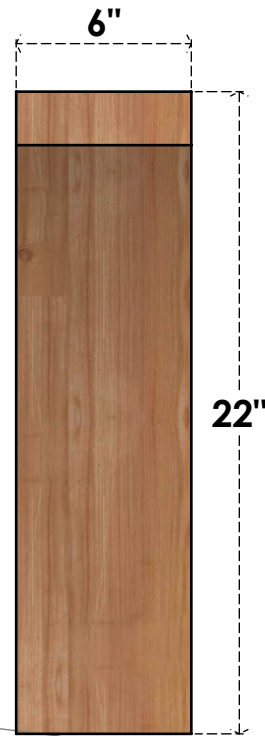

BRC06X10X22THR00RWR

6"W X 10"D X 22"H THORTON ROUGH SAWN BRACE, WESTERN RED CEDAR

SIDE

FRONT

EKENA MILLWORK
 2300 WEST MAIN ST.
 CLARKSVILLE, TX 75426
 TOLL FREE: 866-607-0453
 WWW.EKENAMILLWORK.COM

NOTES

1. INSTALLATION TO BE COMPLETED IN ACCORDANCE WITH MANUFACTURER'S SPECIFICATIONS.
2. DRAWING MAY NOT BE TO SCALE
3. THIS DRAWING IS INTENDED FOR DESIGN AND PLANNING PURPOSES ONLY.
4. ALL INFORMATION CONTAINED HEREIN WAS CURRENT AT THE TIME OF DEVELOPMENT BUT MUST BE REVIEWED AND APPROVED BY THE PRODUCT MANUFACTURER TO BE CONSIDERED ACCURATE.
5. PRODUCTS ARE NOT KILN DRIED. THIS ITEM IS UNIQUE AND WILL CONTAIN THE NATURAL VARIATIONS THAT THE WOOD SPECIES OFFERS. THIS MAY RESULT IN VARIATIONS UP TO 1/4"